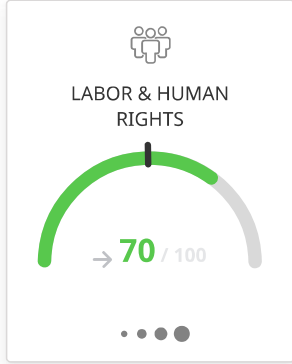

BRIDGFORD INTERIORS LTD

LICHFIELD - United Kingdom | [Building completion and finishing](#)

Company size: **S** | Assessment scope: **Entity**

99.49/100
OTHER

92nd
percentile

Publication date: 28 Dec 2022

Share my scorecard

Insufficient Partial Good Advanced Outstanding

Average industry score

All companies rated by EcoVadis in this industry

BRIDGFORD INTERIORS LTD score

All companies rated by EcoVadis in this industry

Strengths and Improvement Areas

Start improving

See how to address selected improvement areas listed below with our practical e-learning courses. They will help you work on your Corrective Action Plan and better prepare for future assessments.

Go to [EcoVadis Academy](#)