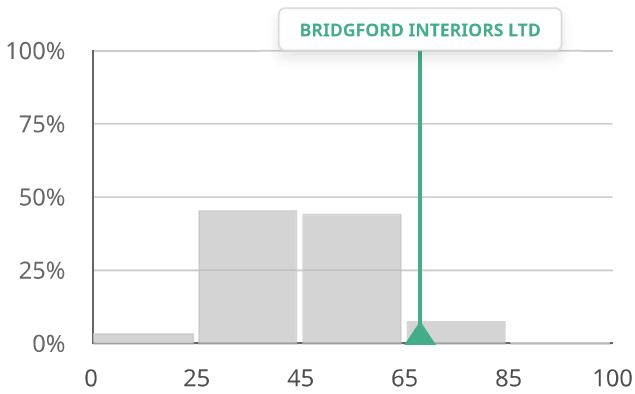

Overall score distribution

Theme score comparison