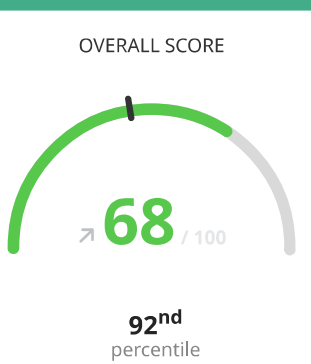

BRIDGFORD INTERIORS LTD

LICHFIELD - United Kingdom | [Building completion and finishing](#)

Company size: **S** | Assessment scope: **Entity**

99.49/100
OTHER

92nd
percentile

Publication date: 28 Dec 2022

Share my scorecard

Insufficient Partial Good Advanced Outstanding

Average industry score

All companies rated by EcoVadis in this industry

BRIDGFORD INTERIORS LTD score

All companies rated by EcoVadis in this industry

Strengths and Improvement Areas

Start improving

See how to address selected improvement areas listed below with our practical e-learning courses. They will help you work on your Corrective Action Plan and better prepare for future assessments.

Go to [EcoVadis Academy](#)