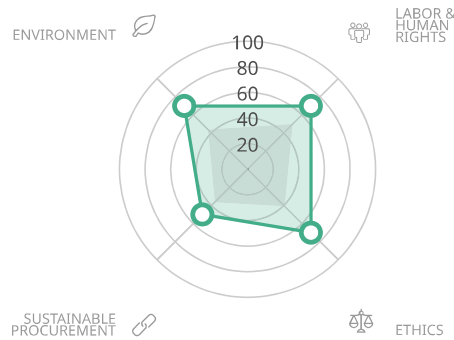

Share my scorecard

Insufficient Partial Good Advanced Outstanding

Average industry score

Overall score distribution

Theme score comparison

All companies rated by EcoVadis in this industry

BRIDGFORD INTERIORS LTD score