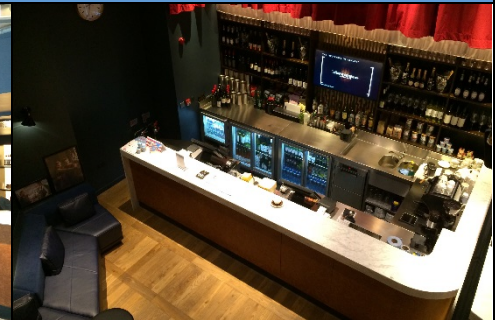

Similar projects in this sector

<u>Client</u>	<u>Brief Work Description</u>
Vue Cinema	Fit out of multiplex cinema across the UK
MediCinema	Fit out of digital screen cinema within various health facilities
Gala Bingo	Fit out of new units in Oxford & Newcastle
UGC Cinema	Fit out of multiplex cinemas
AEG Developments	Fit out of multiplex cinema inside 'The O2'