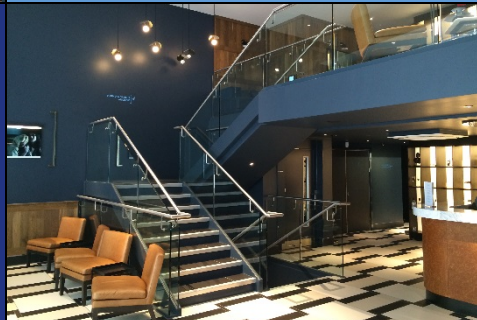

Similar projects in this sector

<u>Client</u>	<u>Brief Work Description</u>
Vue Cinema	Fit out of multiplex cinema across the UK
MediCinema	Fit out of digital screen cinema within various health facilities
Gala Bingo	Fit out of new units in Oxford & Newcastle
UGC Cinema	Fit out of multiplex cinemas
AEG Developments	Fit out of multiplex cinema inside 'The O2'